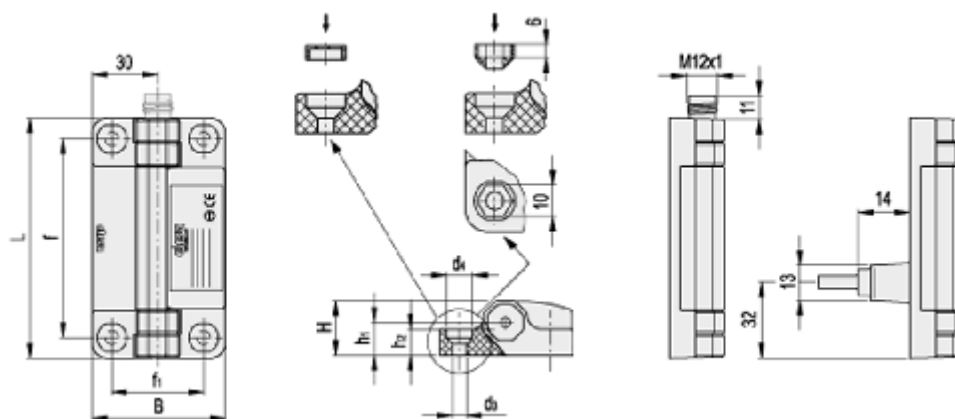

Data Sheet

Article number: 2310426617

Description: E+G hinge with safety multiple switch CFSW 110-6-2NO+2NC-F-B
SUPER technopolymer (PA)

Measures

B = 60	L1 = 110
d3 = 6.5	
d4 = 12	
f = 91	
f1 = 42	
H = 25	
h1 = 15	
h2 = 12	